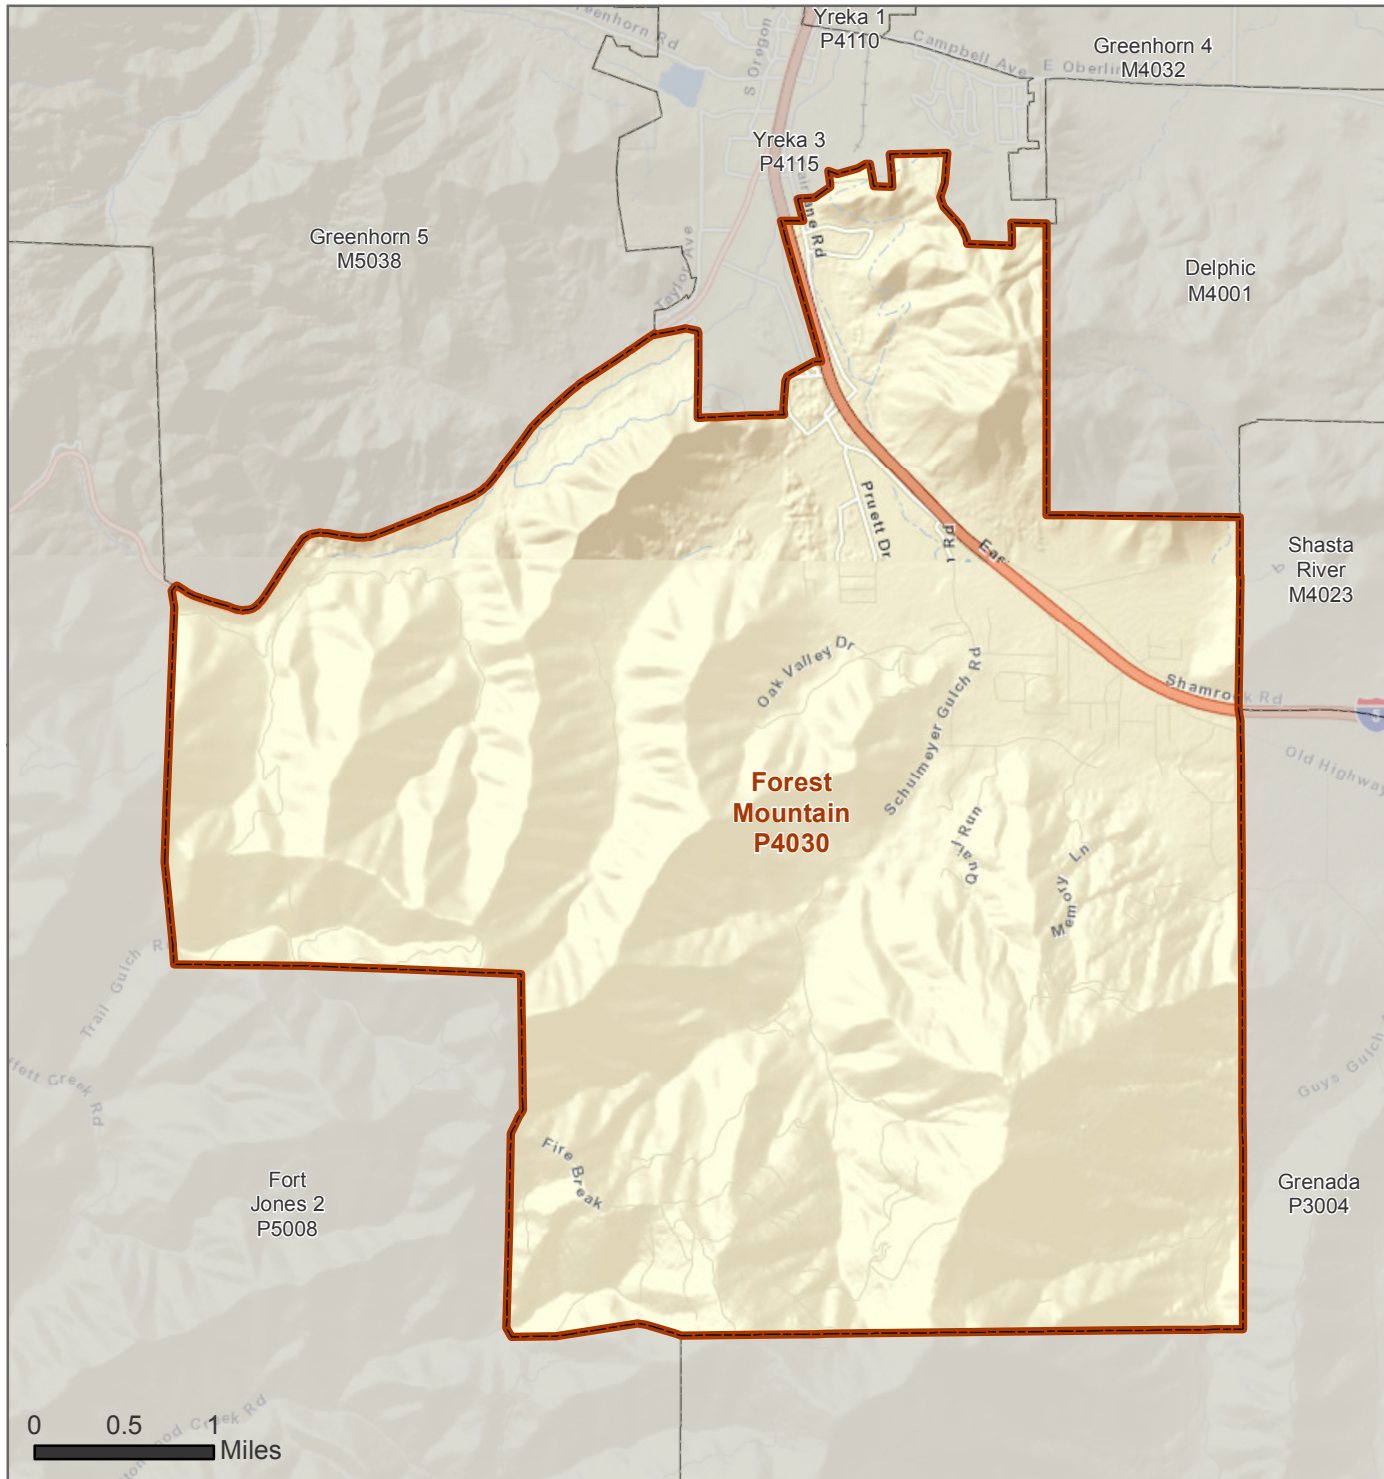

Siskiyou County 2011 Election Precincts

Forest Mountain - P4030

Siskiyou County Clerk's Office
510 N. Main Street
Yreka, CA 96097
(530) 841-4110

December 28, 2011

This map is for informational purposes only. Siskiyou County makes no guarantee of the correctness of the data and assumes no responsibility for the accuracy of the information on this map.